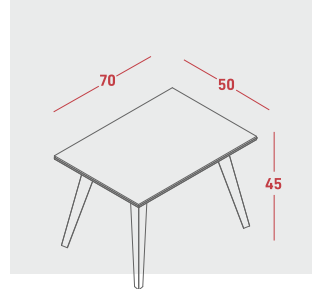

Line specially designed for Executive Workspaces; It adds positive energy to your office with its minimal design, fine details and strong construction structure.

225x185x75
205x185x75
185x185x75
165x185x75

228x44x90

70x50x45

DEEP

MAKAM TAKIMI

executive set

MASA

desk

225x185x75 185x185x75

line double maxi

225x320x75
205x320x75
185x320x75
165x320x75
145x320x75

line double medium

225x240x75
205x240x75
185x240x75
165x240x75
145x240x75

line quad

400x140x75
360x140x75
320x140x75
280x140x75
240x140x75